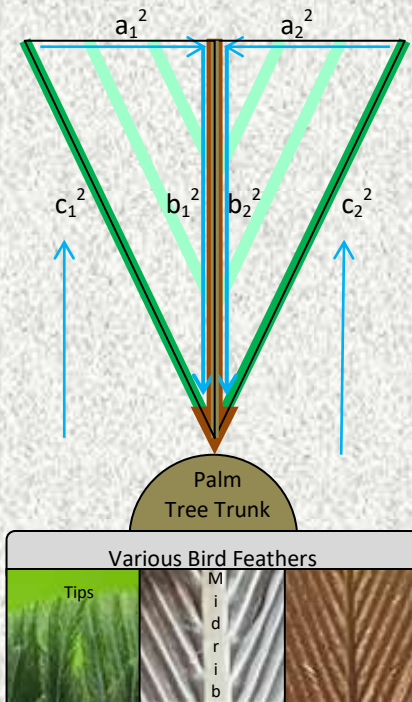

DIVINE DESIGN

by

Paul Welk

Christmas, 2022

Mathematical Fact:

$$a^2 + b^2 = c^2$$

$$3^2 + 4^2 = 5^2$$

$$9 + 16 = 25$$

Vectors Applicable To A Sail Boat

c = Force of wind against sail

a = Pressure against the keel (minus sideways drift)

b = Forward thrust (minus drag determines speed)

Vectors Applicable To A Palm Tree Leaf (Frond)

c_{1+2} = Force of wind against leaves (sail)

a_{1+2} = Pressure against midrib of leaves (keel)

b_{1+2} = Counter wind thrust against tree (speed of boat)

Hurricane winds never blow down Palm trees, for the harder winds blow, the greater becomes the counter wind thrust, pushing midrib of leaf toward tree trunk.